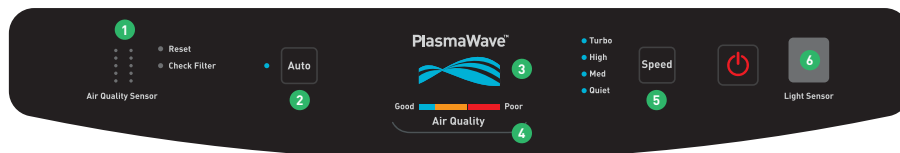

IDEAL

IDEAL AP15

AEON Blue
Technology

The ideal cleaning system: AEON Blue® – That means efficient filter technology plus ionization for natural, fresh indoor air.

PLASMAWAVE™ TECHNOLOGY

Selectable ionizer for active air cleaning – with no harmful ozone emissions. The plasma system creates millions of negatively charged ions in the air purifier. This optimises the balance between positive and negative air ions with two effects:

1. Vitalisation

Energising and stimulating effect on the metabolism and the immune system.

2. Cleaning

Negatively charged ions destroy harmful substances (bacteria and mould spores) in the air. A further effect is that even the finest particles (< 0.3 µm) are bound to each other by electrostatic charging and so are caught in the HEPA-Filter.

FUNCTIONS

1 Intelligent Air Quality Sensor

Measures particles, odours or gases and determines the air quality.

2 Automatic Mode

Monitors the air quality with its intelligent sensor technology and controls the performance of the ventilator automatically.