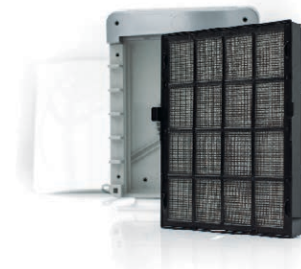

ACTIVATED CARBON FILTER

Effectively and permanently absorbs odours, tobacco smoke and volatile organic compounds (VOC) such as chemicals, formaldehyde, etc.

CLEANCEL

The entire filter cassette and prefilter are treated with a patented, antimicrobial CleanCel™ coating, which prevents the growth of odour-forming bacteria, mould and fungi.

OPTIFLOW

Captures even remoter dust or smoke particles and distributes fresh air optimally through the room.

SIMPLE FILTER CHANGE

A filter change display guarantees constant air quality. The practical filter cassette can be changed simply and quickly.